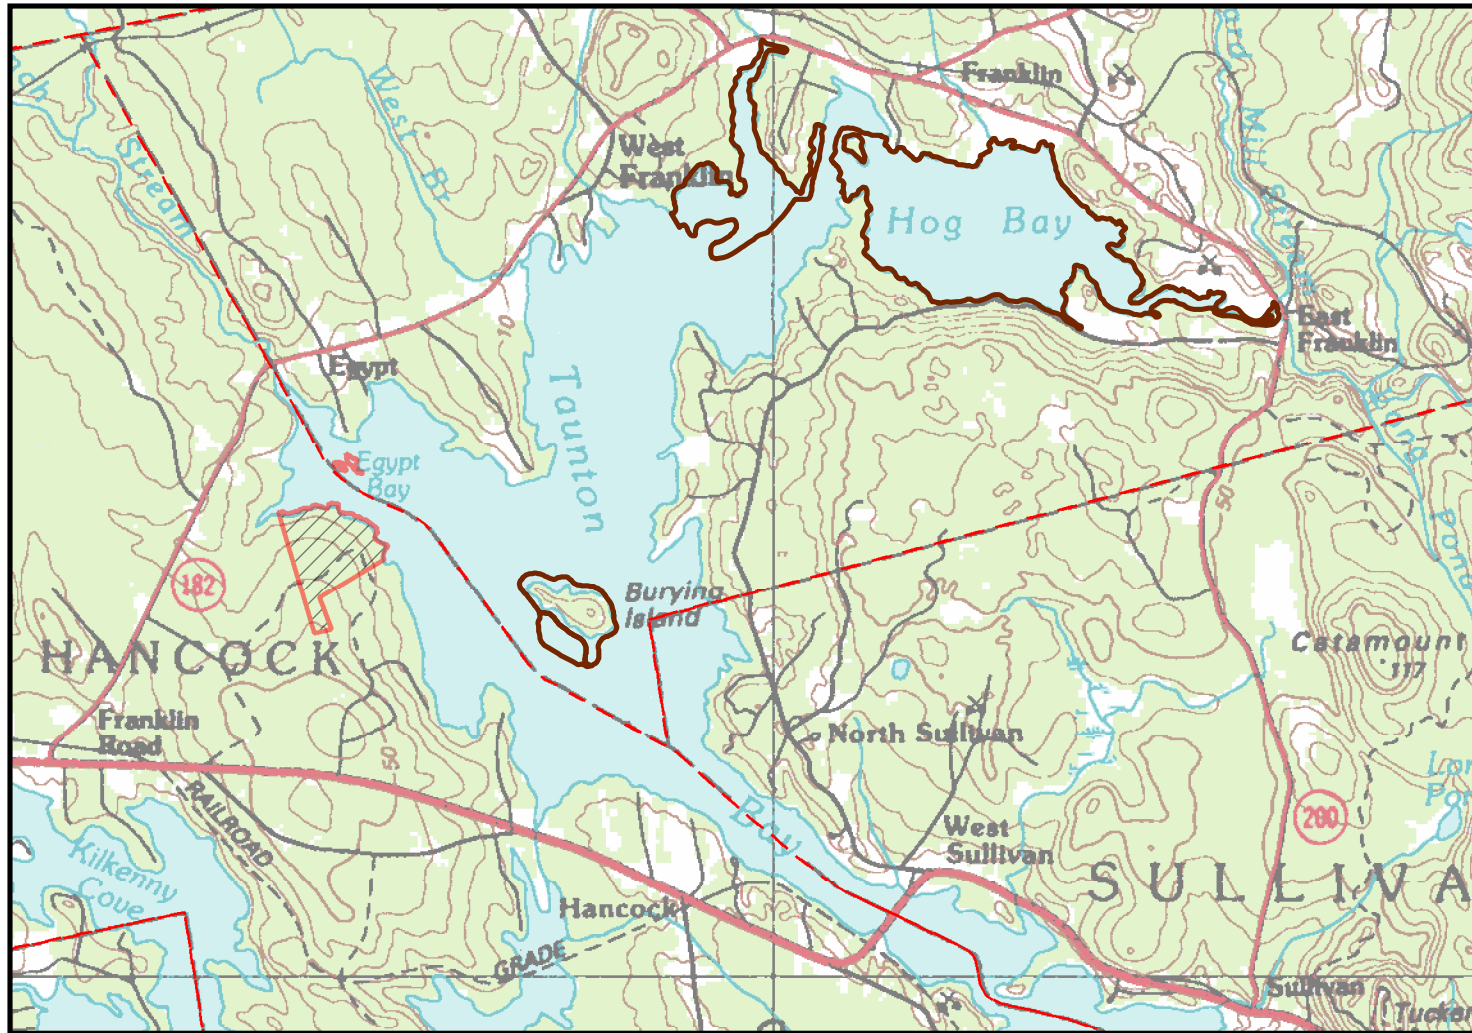

# Taunton Bay Shorebird Areas

- Bald Eagle Nest Site
- Piping Plover / Least Tern Nesting, Feeding, & Brood-rearing Area
- Roseate Tern Nesting Area
- Deer Winter Area
- Inland Waterfowl / Wading Bird Habitat
- Coastal Waterfowl / Wading Bird Habitat
- Seabird Nesting Island
- Shorebird Area
- Biological Conservation Database Rare Species or Habitat Observation
- Township Boundary
- County
- Egypt Bay Wildlife Management Area

0 0.4 0.8 1.2 1.6 Miles

1:60,000

UTM Projection, Zone 19N, NAD83

P.O. Box 220  
 Jonesboro, ME 04648  
 Voice: (207) 434-5927  
 Fax: (207) 434-5923  
 July 17, 2006